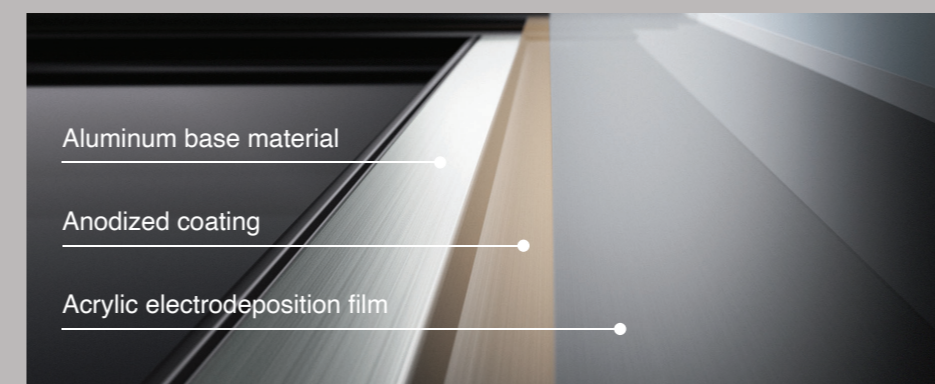

DUSK GRAY

BALANCING METALLIC TEXTURE AND LOW-BRIGHTNESS ACHROMATIC COLORS

Coexistence of metallic texture and low brightness achromatic color. We paid close attention to the finishing of the product to improve its decorativeness by using the technique of layering of anodized film and semi-transparent electrodeposition coating to achieve that beautiful **DUSK GRAY** color with low lightness without impairing the texture of aluminum.