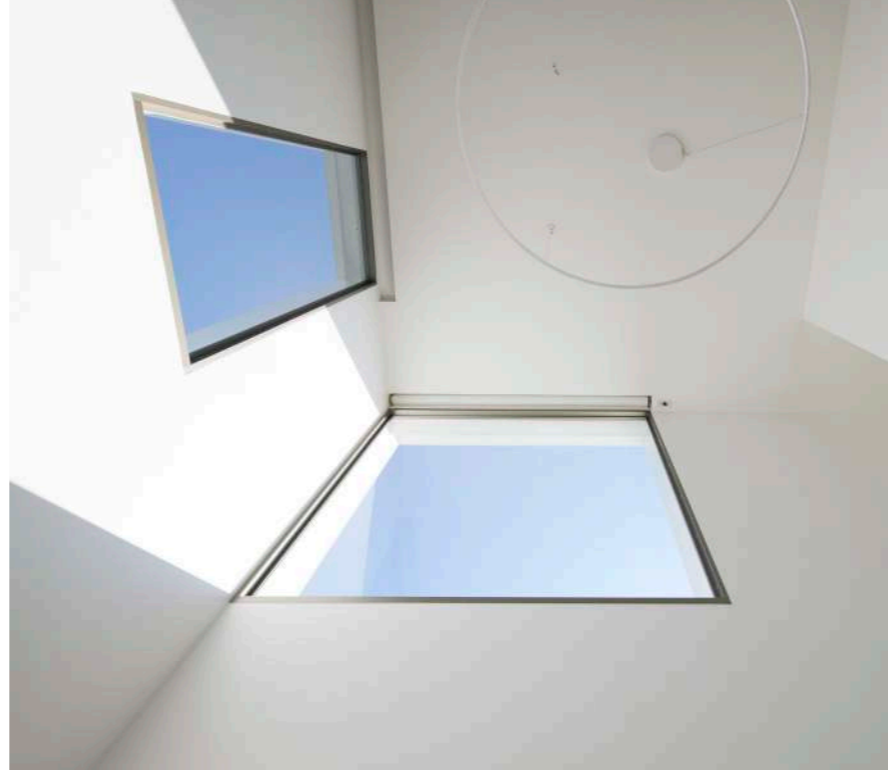

CI HOUSE  
LOCATION : CHIANG MAI, THAILAND

10

MODEL : WE 70, AIRFLOW DOOR, P7, GIESTA  
COLOR : SHINE GREY

CI HOUSE  
LOCATION : CHIANG MAI, THAILAND

14

MODEL : WE 70, AIRFLOW DOOR, P7, GIESTA  
COLOR : SHINE GREY