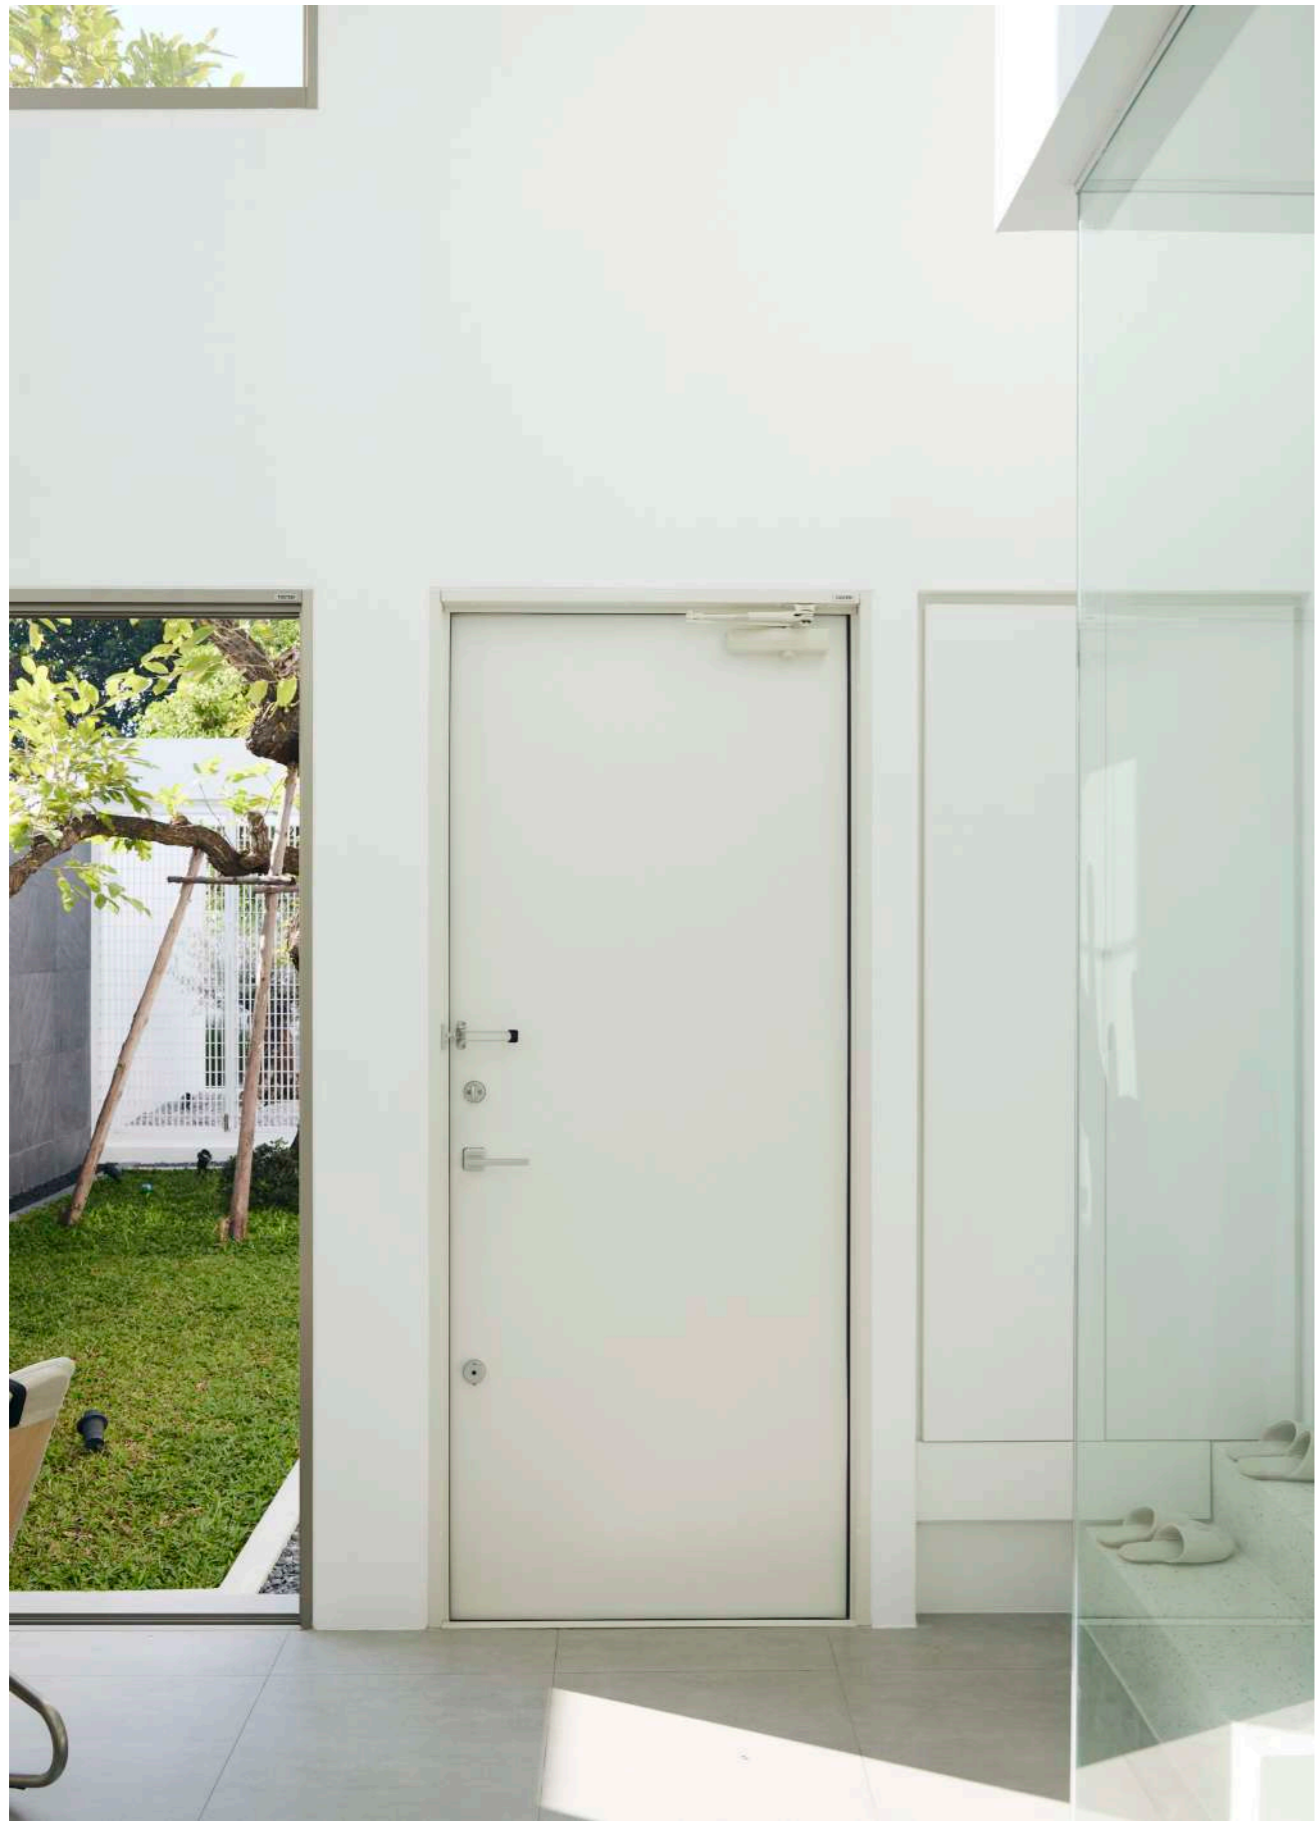

CI HOUSE  
LOCATION : CHIANG MAI, THAILAND

10

MODEL : WE 70, AIRFLOW DOOR, P7, GIESTA  
COLOR : SHINE GREY

CI HOUSE  
LOCATION : CHIANG MAI, THAILAND

14

MODEL : WE 70, AIRFLOW DOOR, P7, GIESTA  
COLOR : SHINE GREY