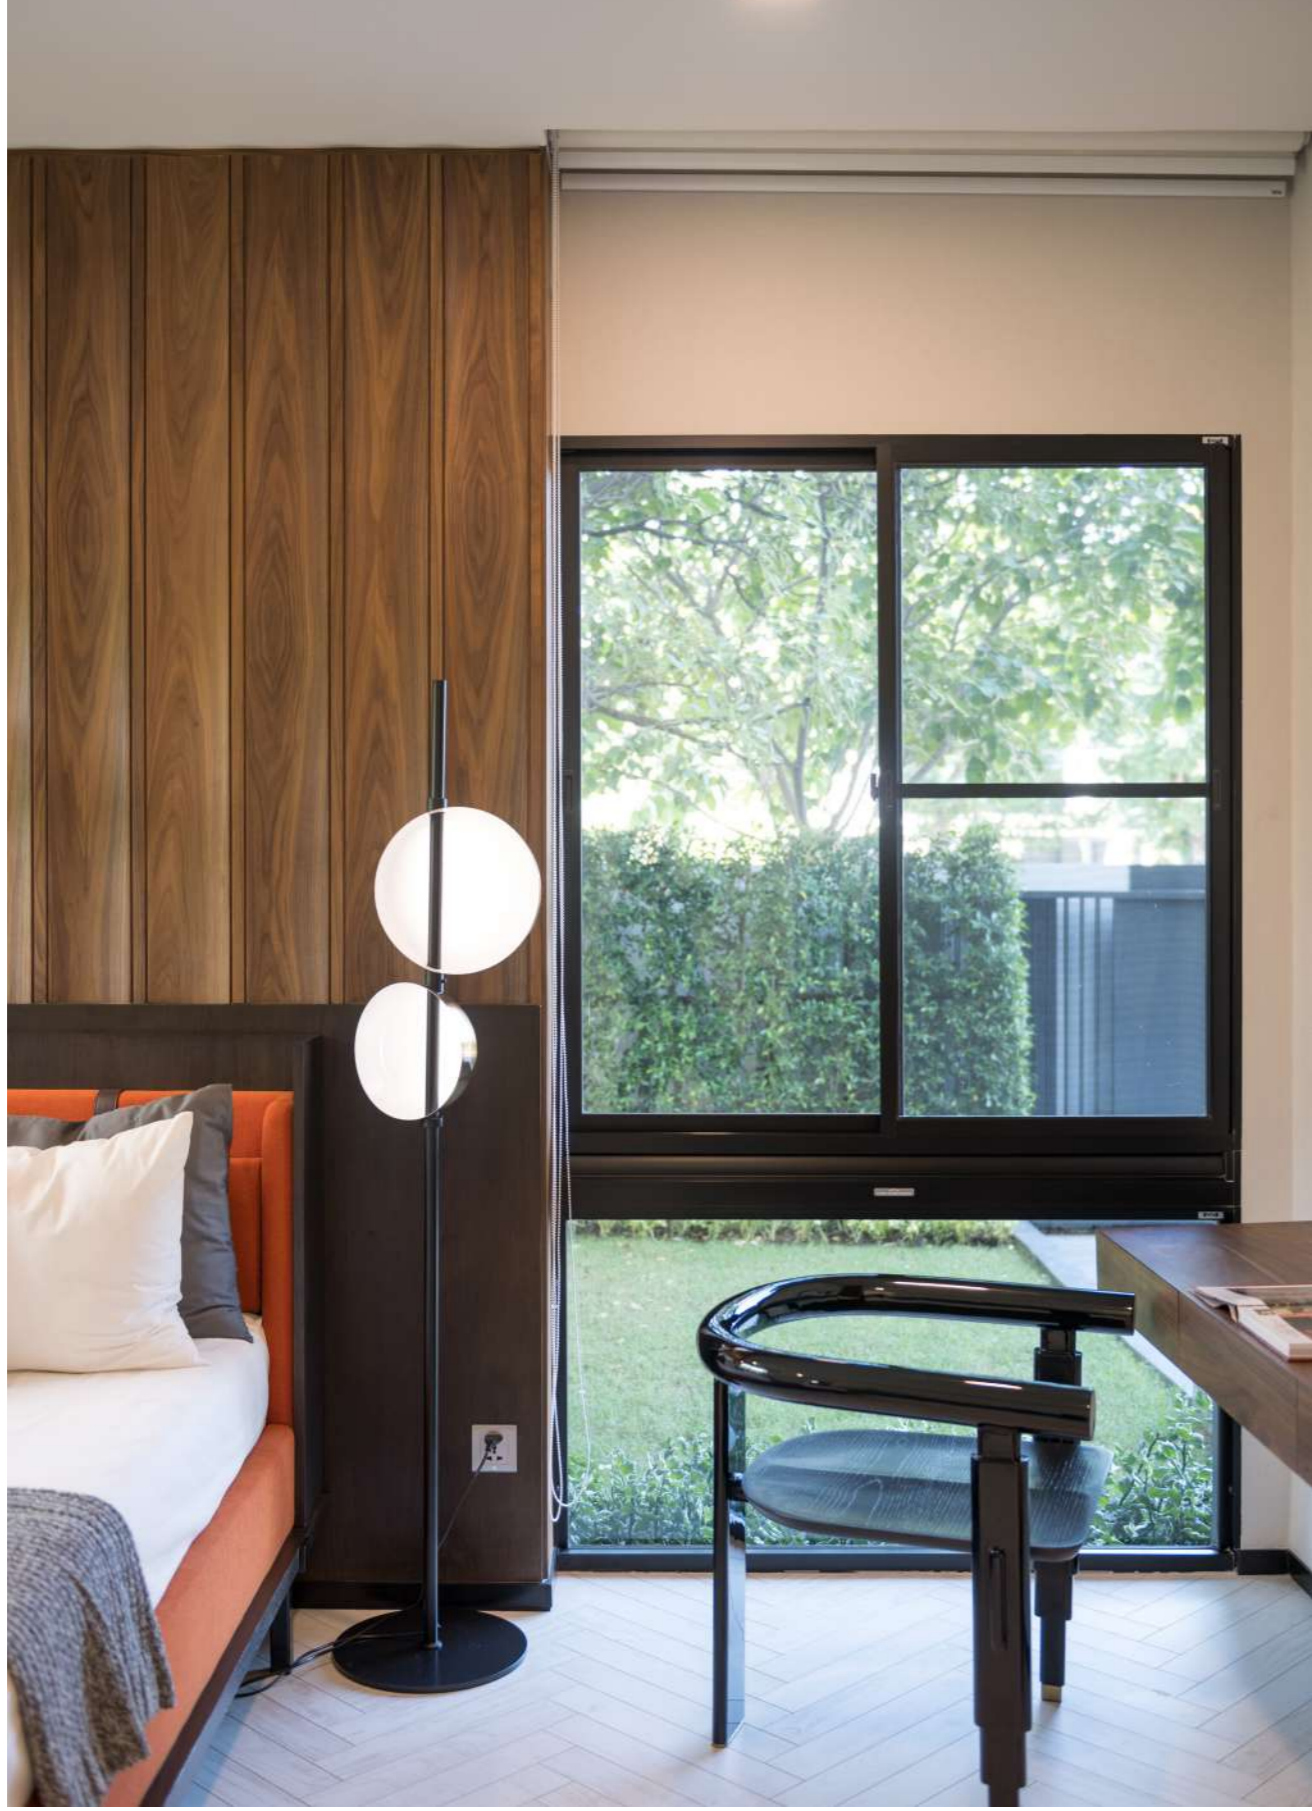

NANTAWAN RAMA 9
LOCATION : BANGKOK, THAILAND

72

MODEL : WE70, WE PLUS, P7, AIRFLOW DOOR,
AIRFLOW SLOT, GUESTA
COLOR : NATURAL BLACK