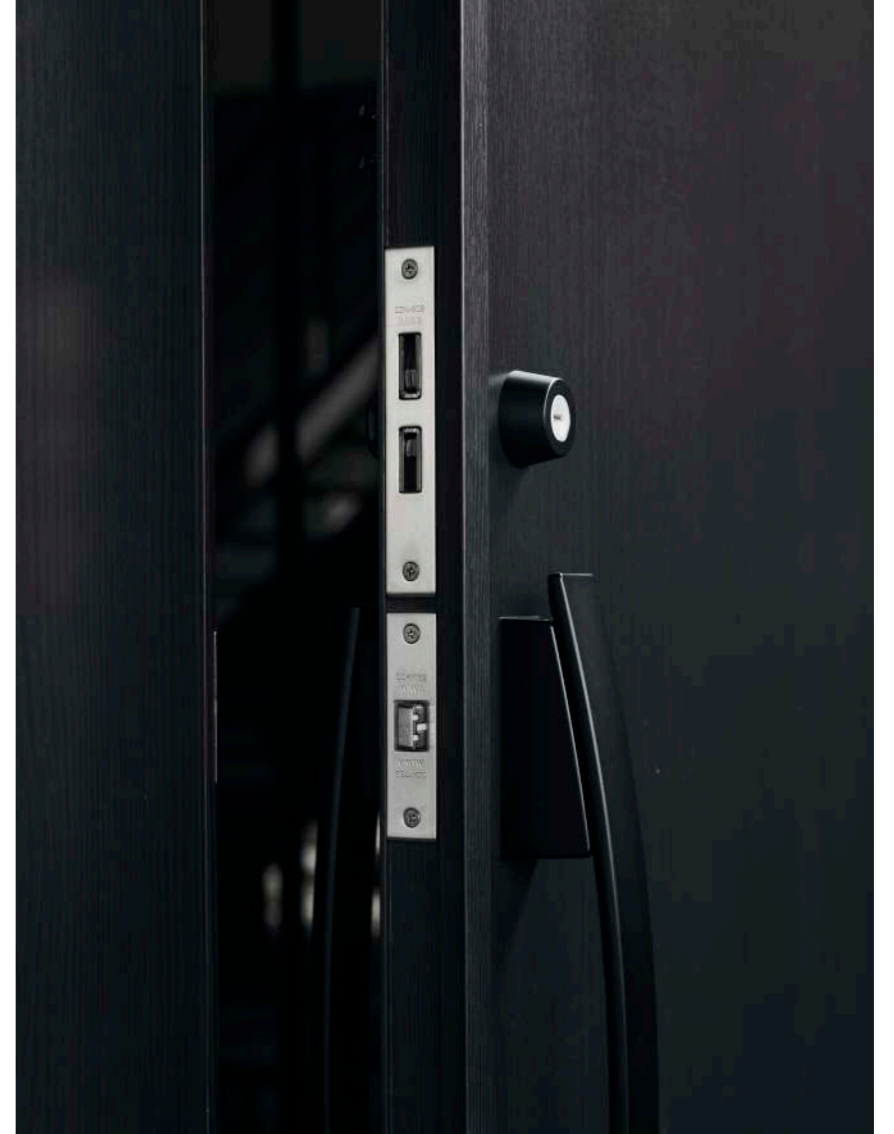

PRIVATE HOUSE  
LOCATION : BANGKOK, THAILAND

MODEL : WE70, WE PLUS, AIRFLOW DOOR,  
INTERIOR SERIES, GUESTA  
COLOR : NATURAL BLACK

PRIVATE HOUSE  
LOCATION : BANGKOK, THAILAND

102

MODEL : WE70, WE PLUS, AIRFLOW DOOR,  
INTERIOR SERIES, GUESTA  
COLOR : NATURAL BLACK