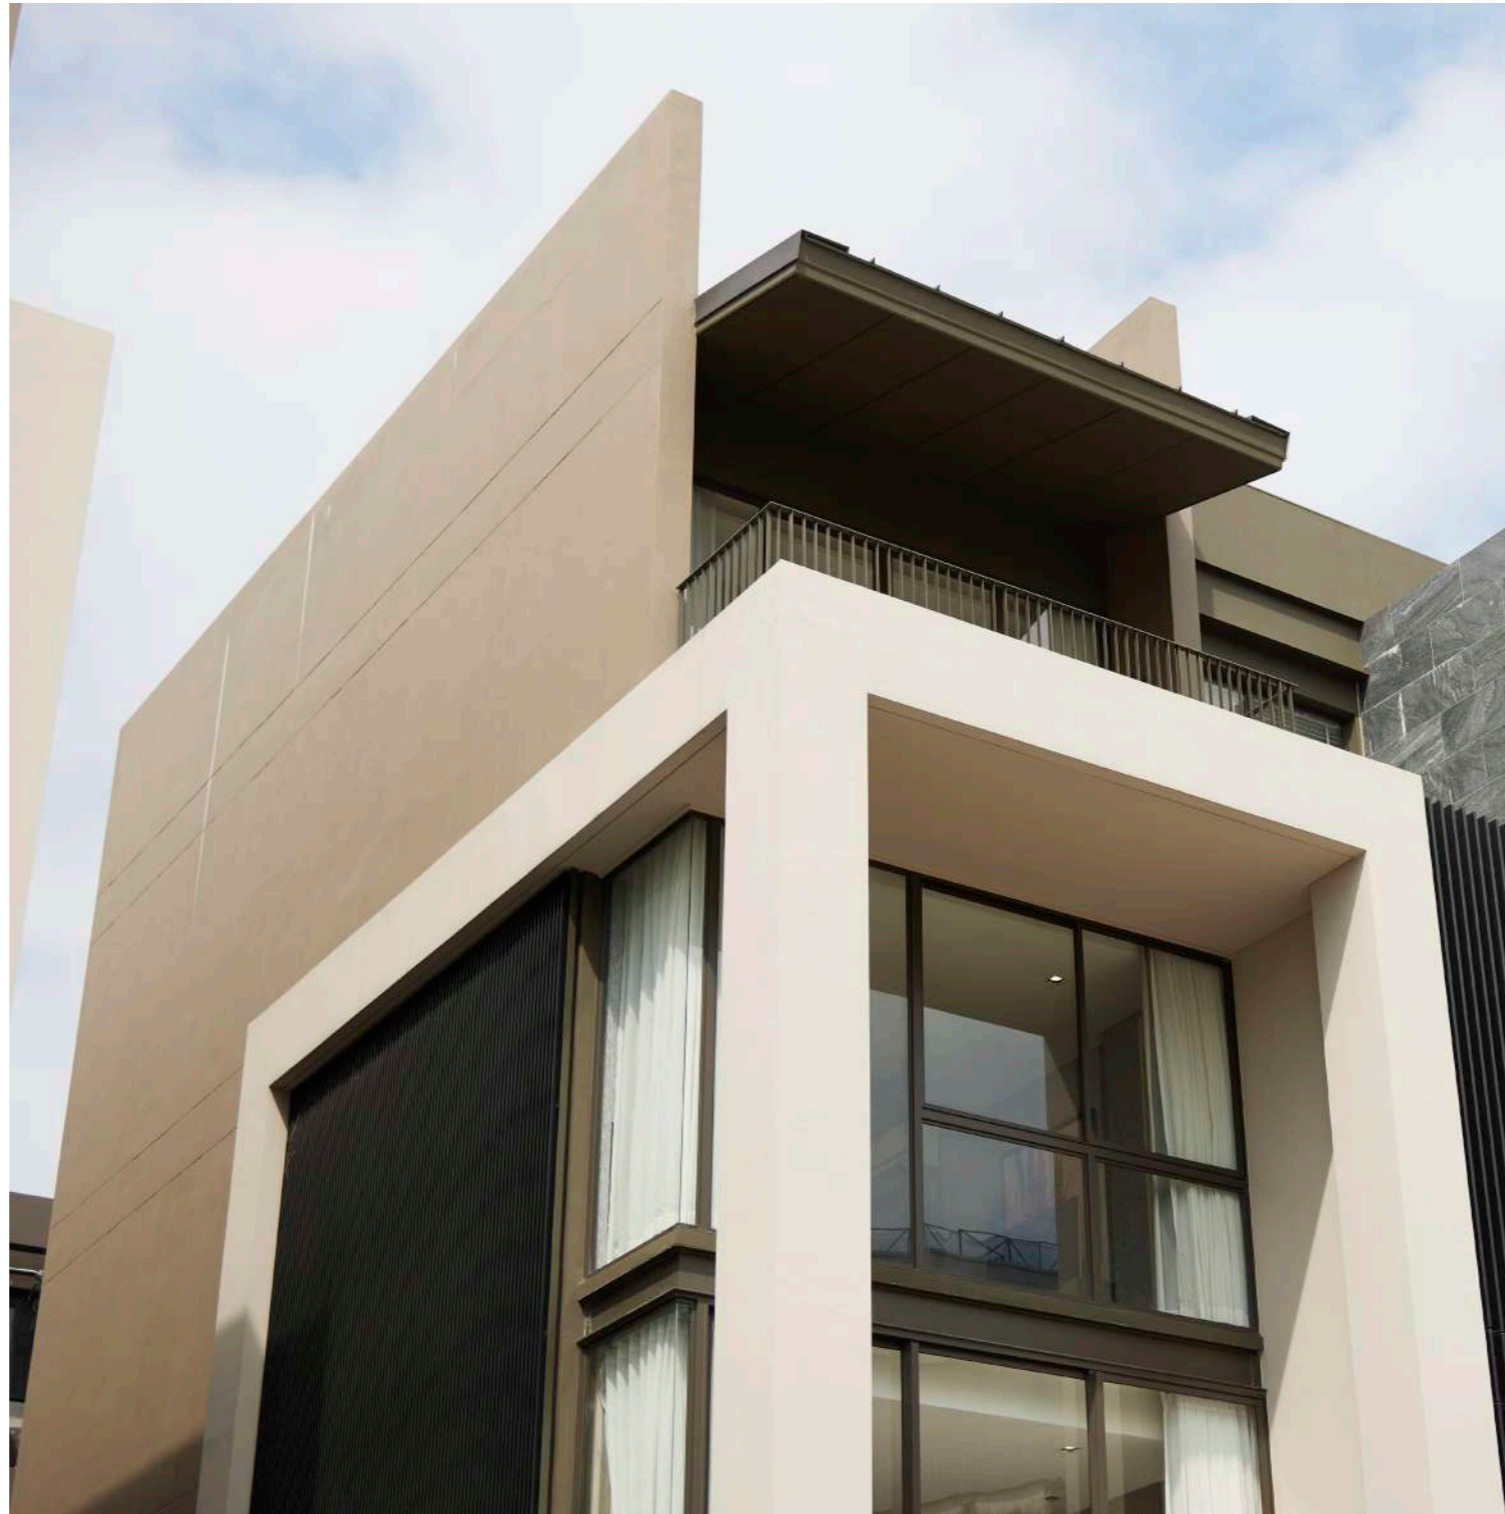

ATRIA SATHORN - SATHU  
LOCATION : BANGKOK, THAILAND

58

MODEL : WE 70, WE PLUS, AIRFLOW DOOR, P7, GIESTA  
COLOR : AUTUMN BROWN

ATRIA SATHORN - SATHU  
LOCATION : BANGKOK, THAILAND

60

MODEL : WE 70, WE PLUS, AIRFLOW DOOR, P7, GIESTA  
COLOR : AUTUMN BROWN