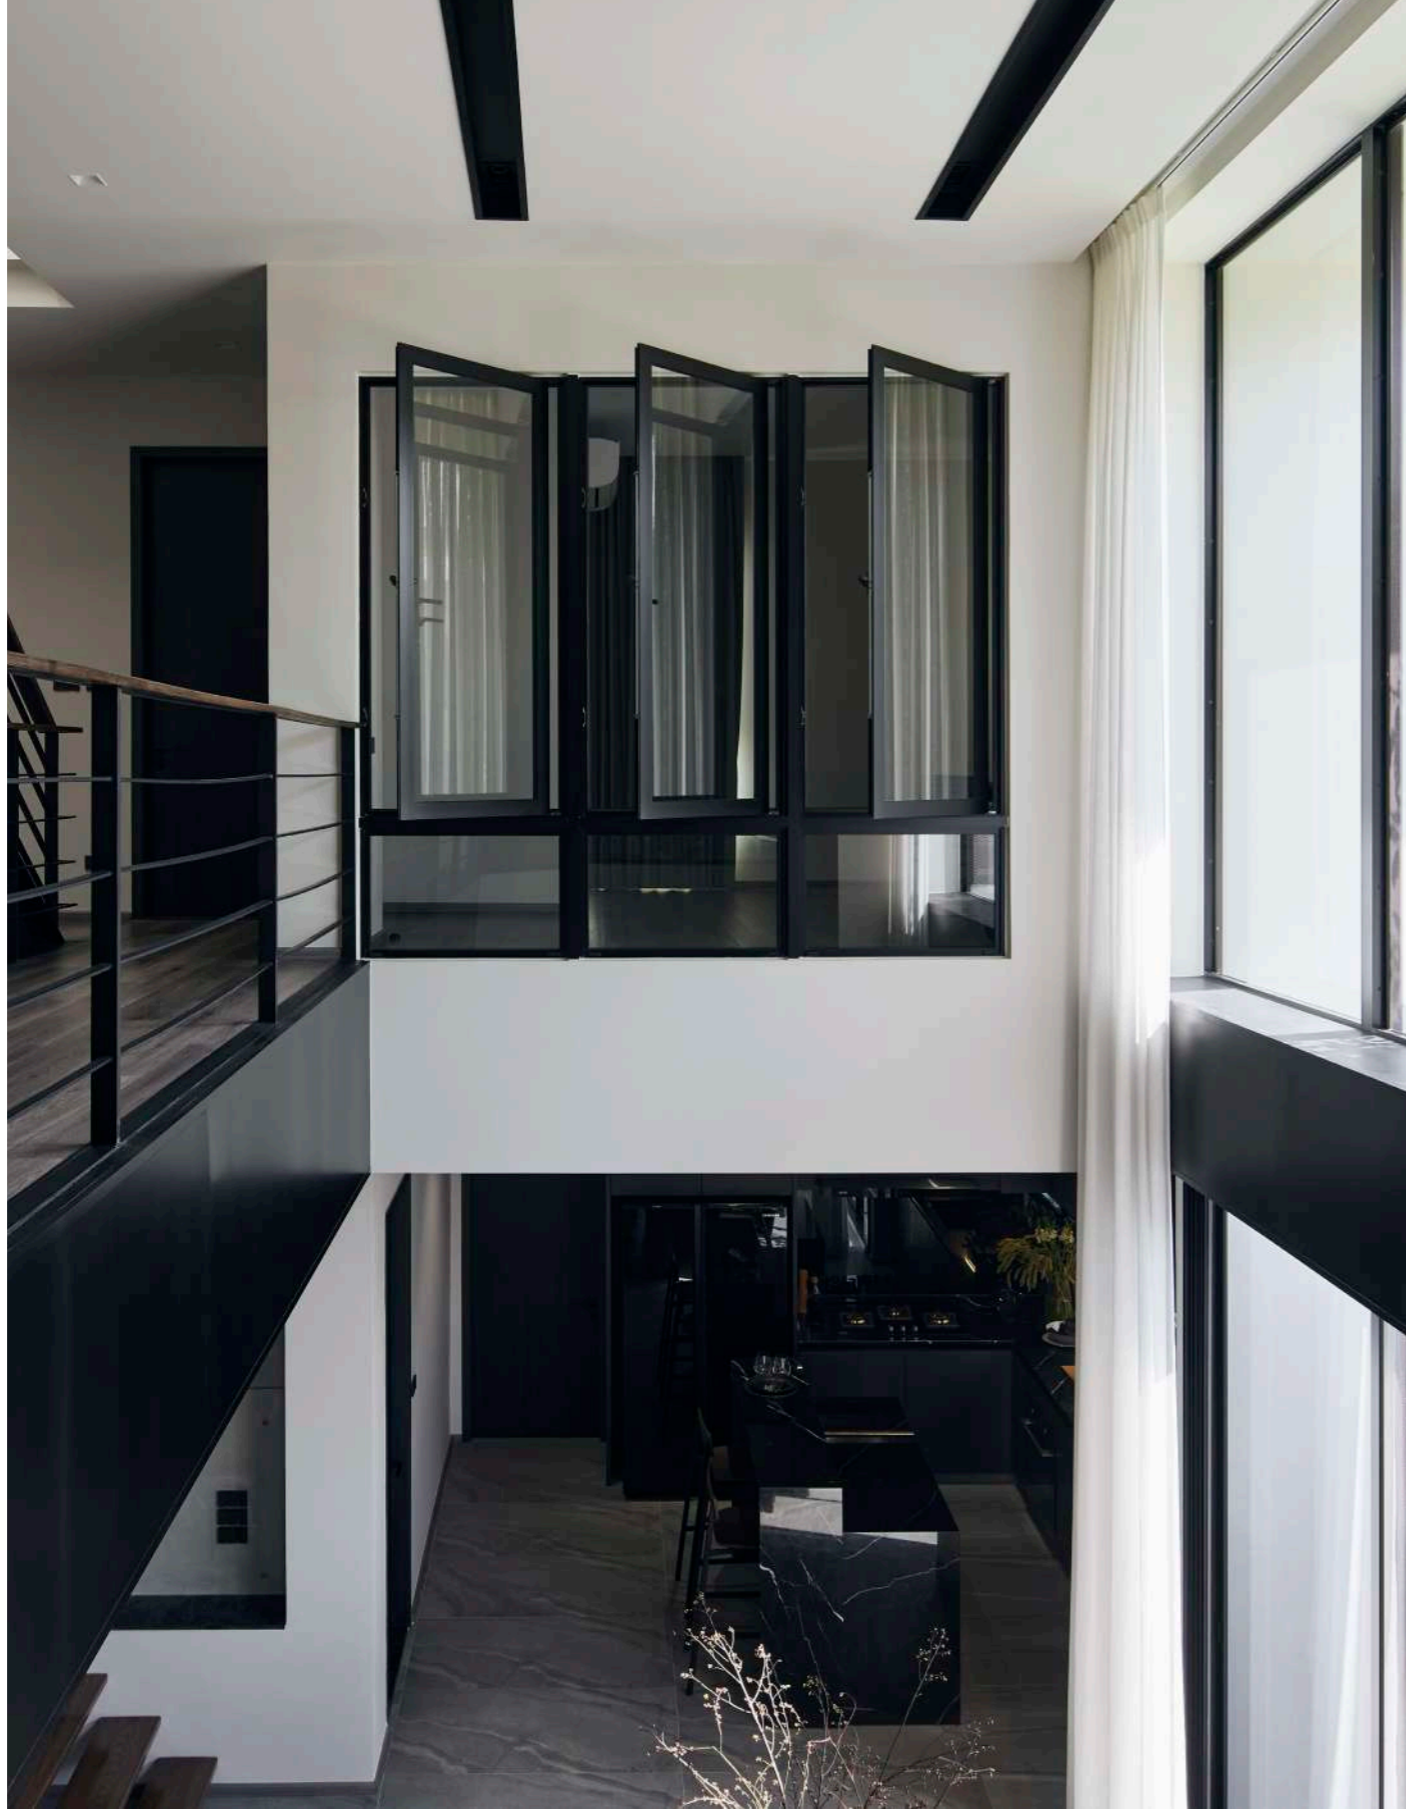

PRIVATE HOUSE
LOCATION : BANGKOK, THAILAND

MODEL : WE70, WE PLUS, AIRFLOW DOOR,
INTERIOR SERIES, GUESTA
COLOR : NATURAL BLACK