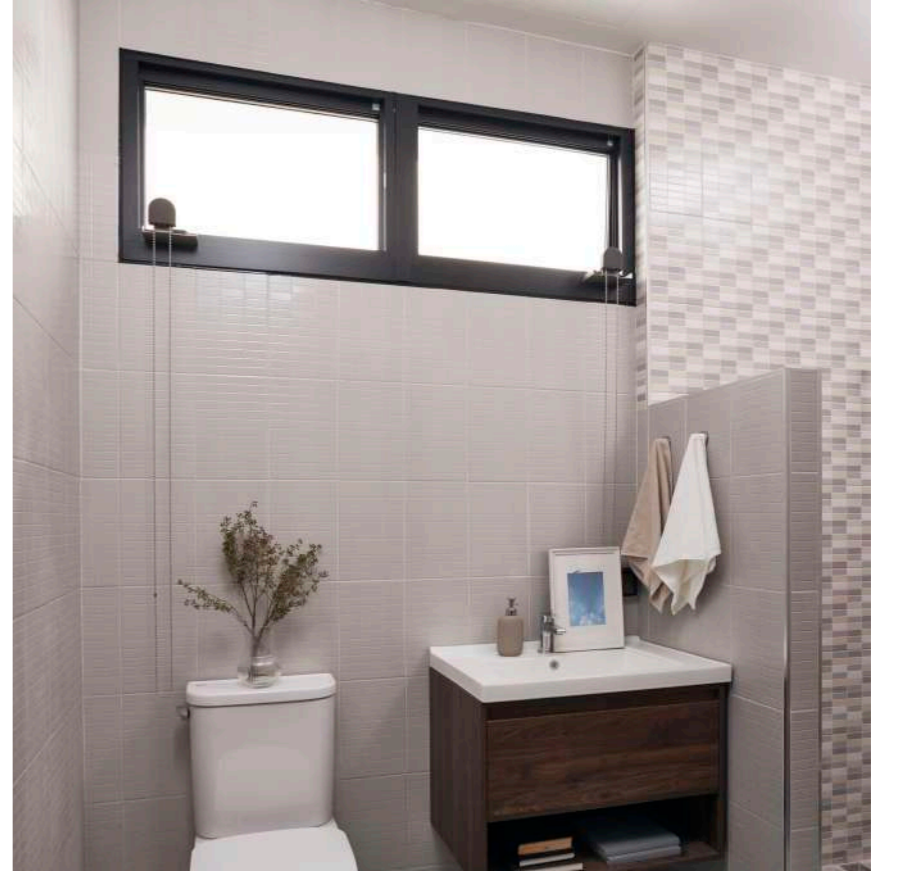

A&B HOUSE
LOCATION : BANGKOK, THAILAND

MODEL : ATIS, WE 70, FOLDING DOOR,
AIRFLOW DOOR, GUESTA
COLOR : NATURAL BLACK