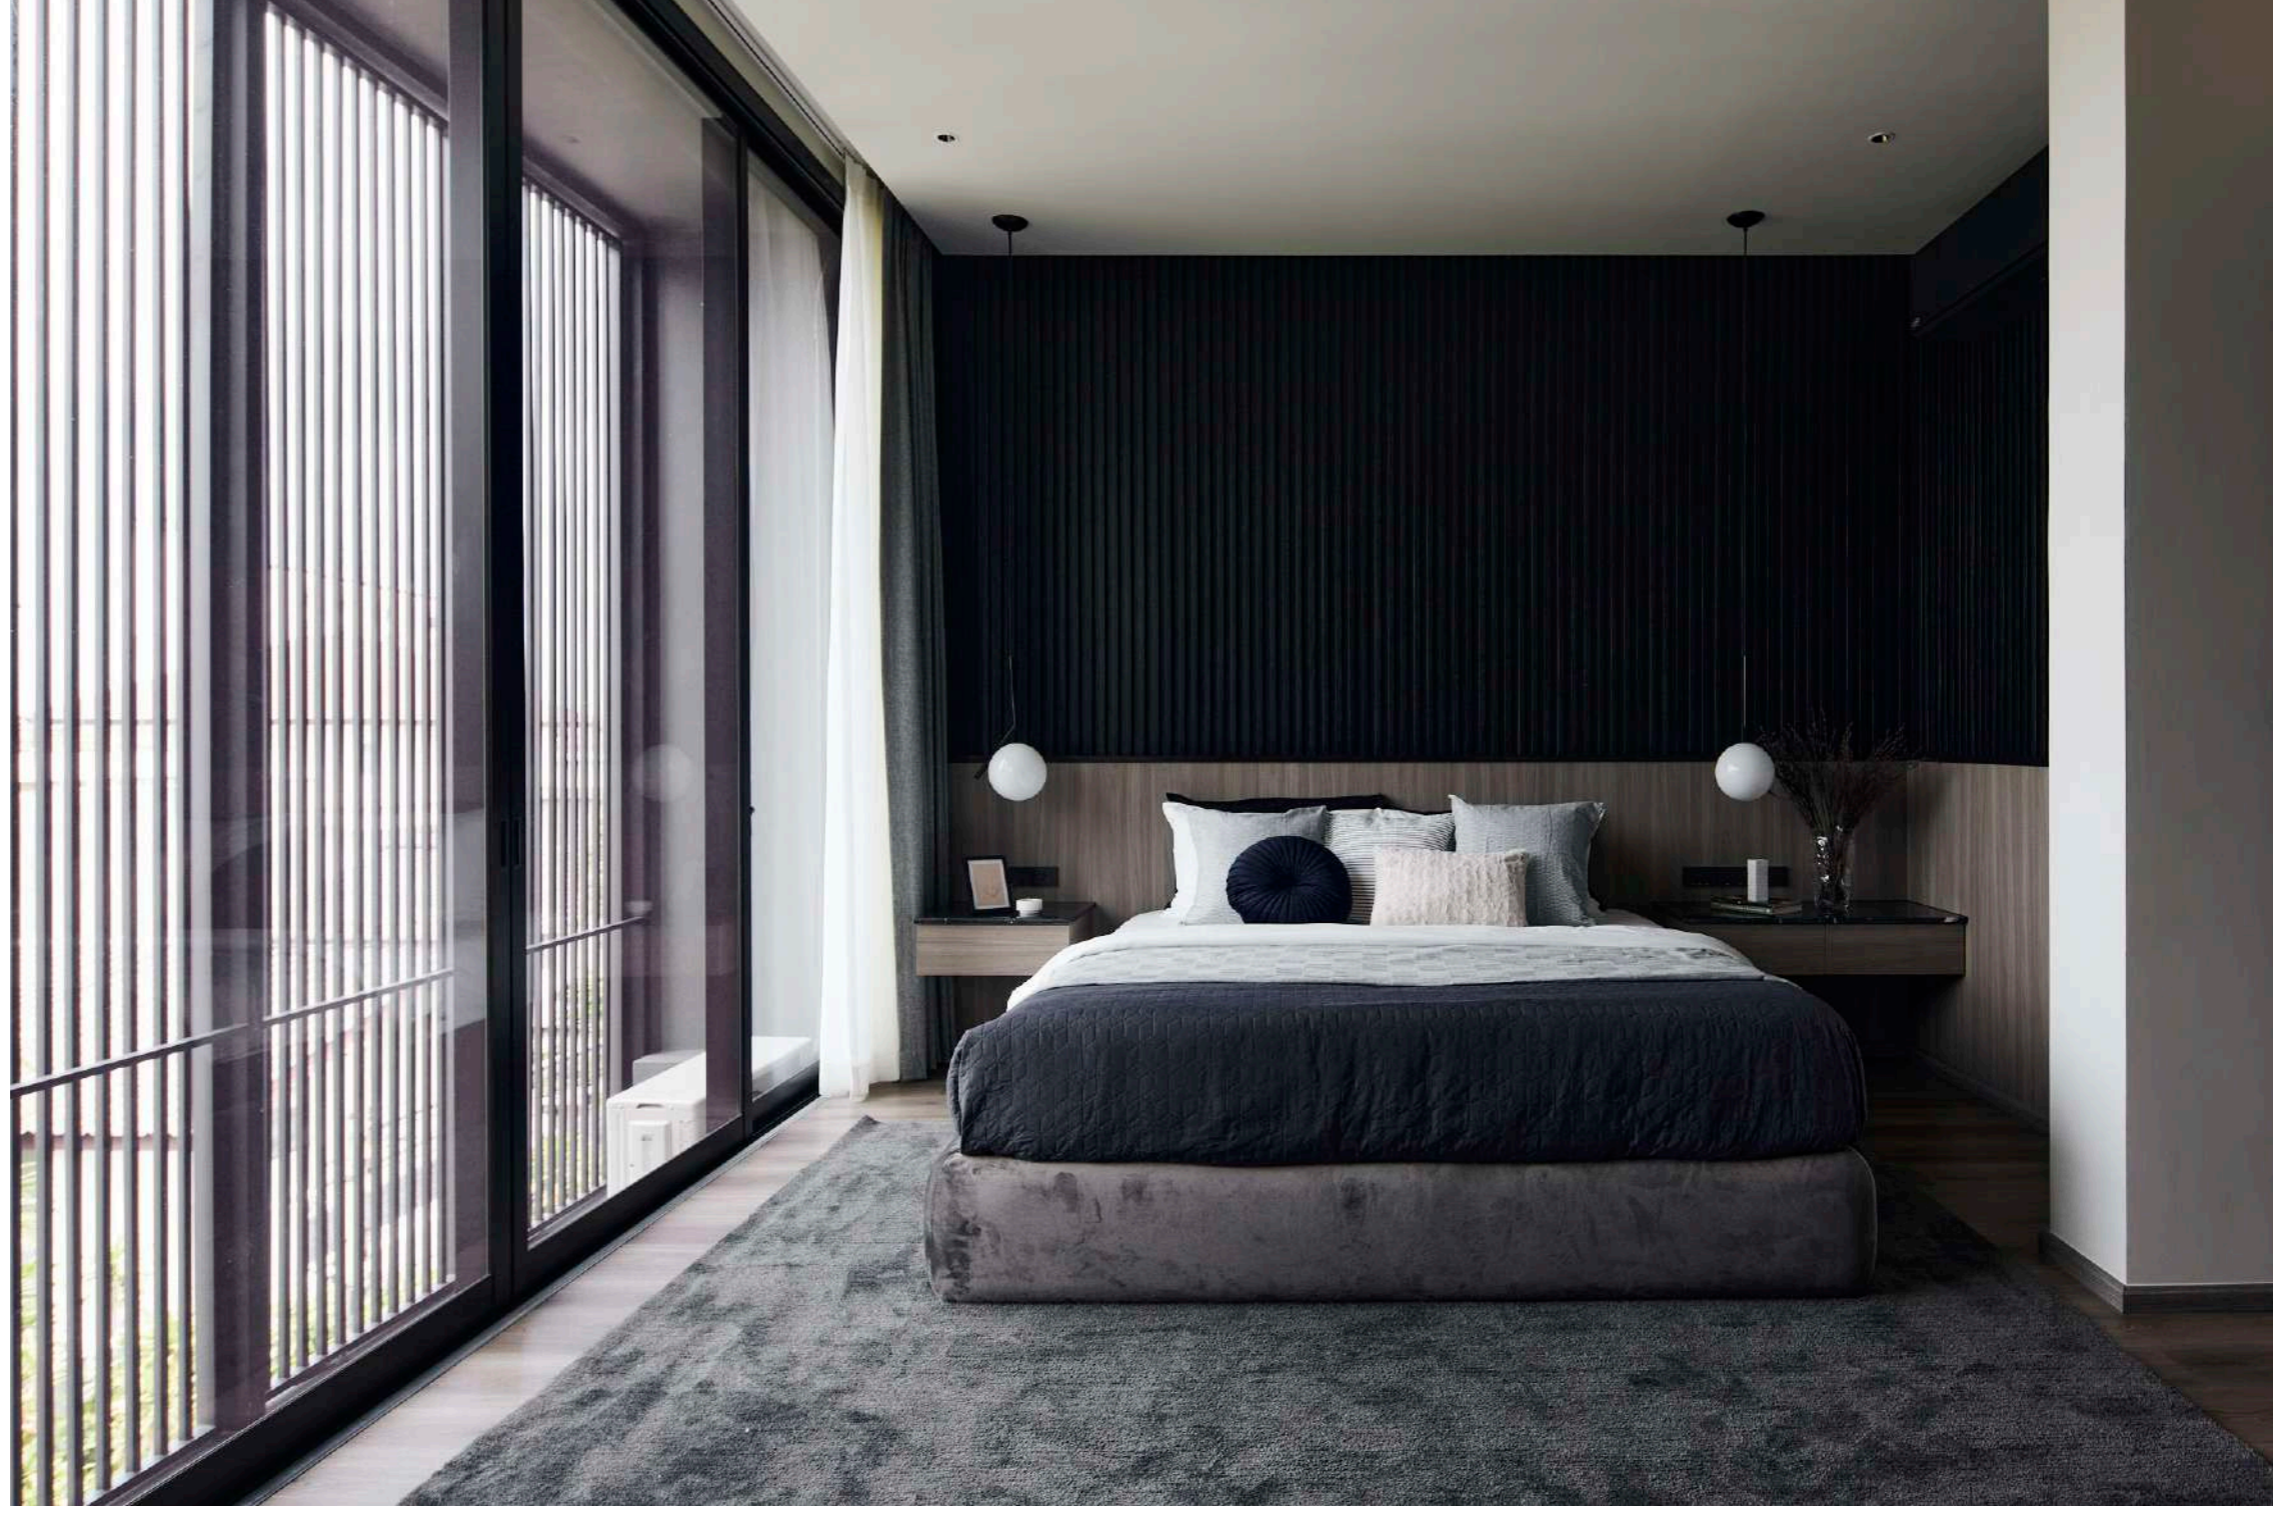

PRIVATE HOUSE  
LOCATION : BANGKOK, THAILAND

104

MODEL : WE70, WE PLUS, AIRFLOW DOOR,  
INTERIOR SERIES, GUESTA  
COLOR : NATURAL BLACK