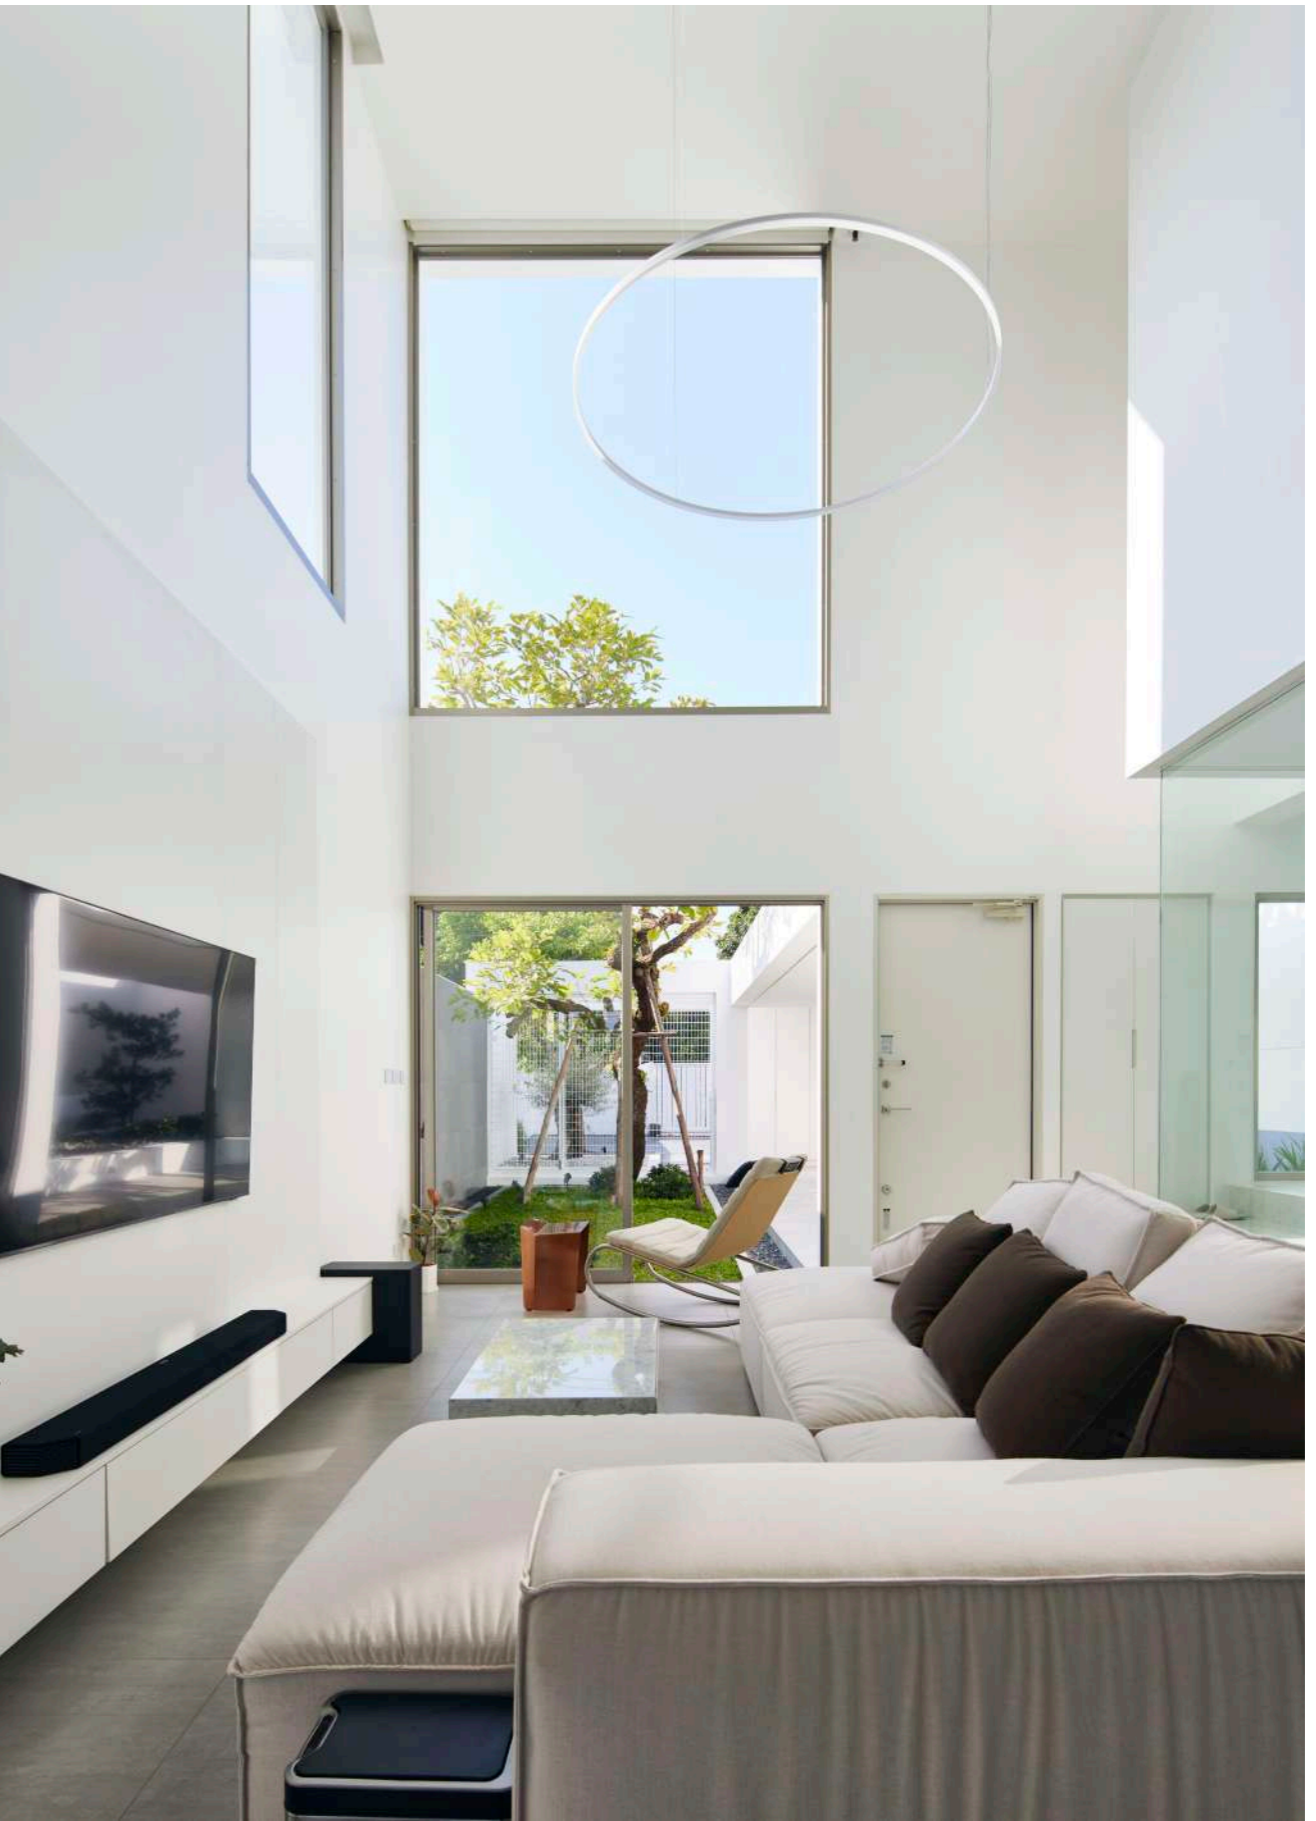

CI HOUSE  
LOCATION : CHIANG MAI, THAILAND

10

MODEL : WE 70, AIRFLOW DOOR, P7, GIESTA  
COLOR : SHINE GREY

CI HOUSE  
LOCATION : CHIANG MAI, THAILAND

14

MODEL : WE 70, AIRFLOW DOOR, P7, GIESTA  
COLOR : SHINE GREY