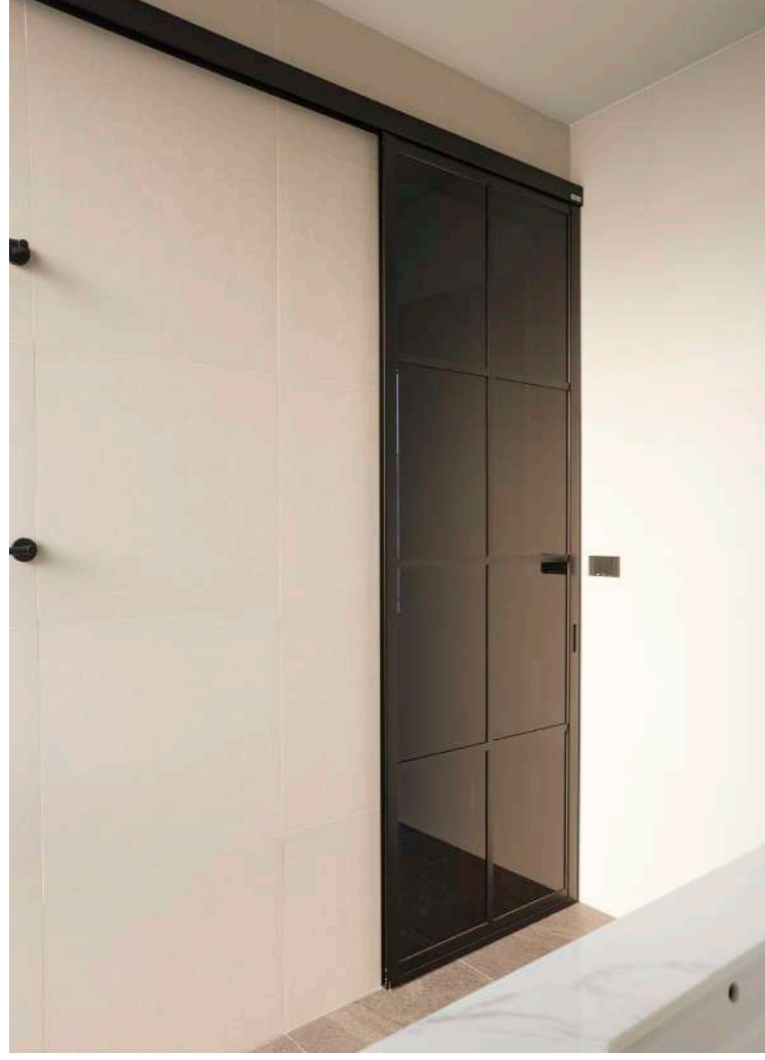

96

MODEL : WE70, WE PLUS, AIRFLOW DOOR,  
INTERIOR SERIES, GUESTA  
COLOR : NATURAL BLACK

PRIVATE HOUSE  
LOCATION : BANGKOK, THAILAND

MODEL : WE70, WE PLUS, AIRFLOW DOOR,  
INTERIOR SERIES, GUESTA  
COLOR : NATURAL BLACK